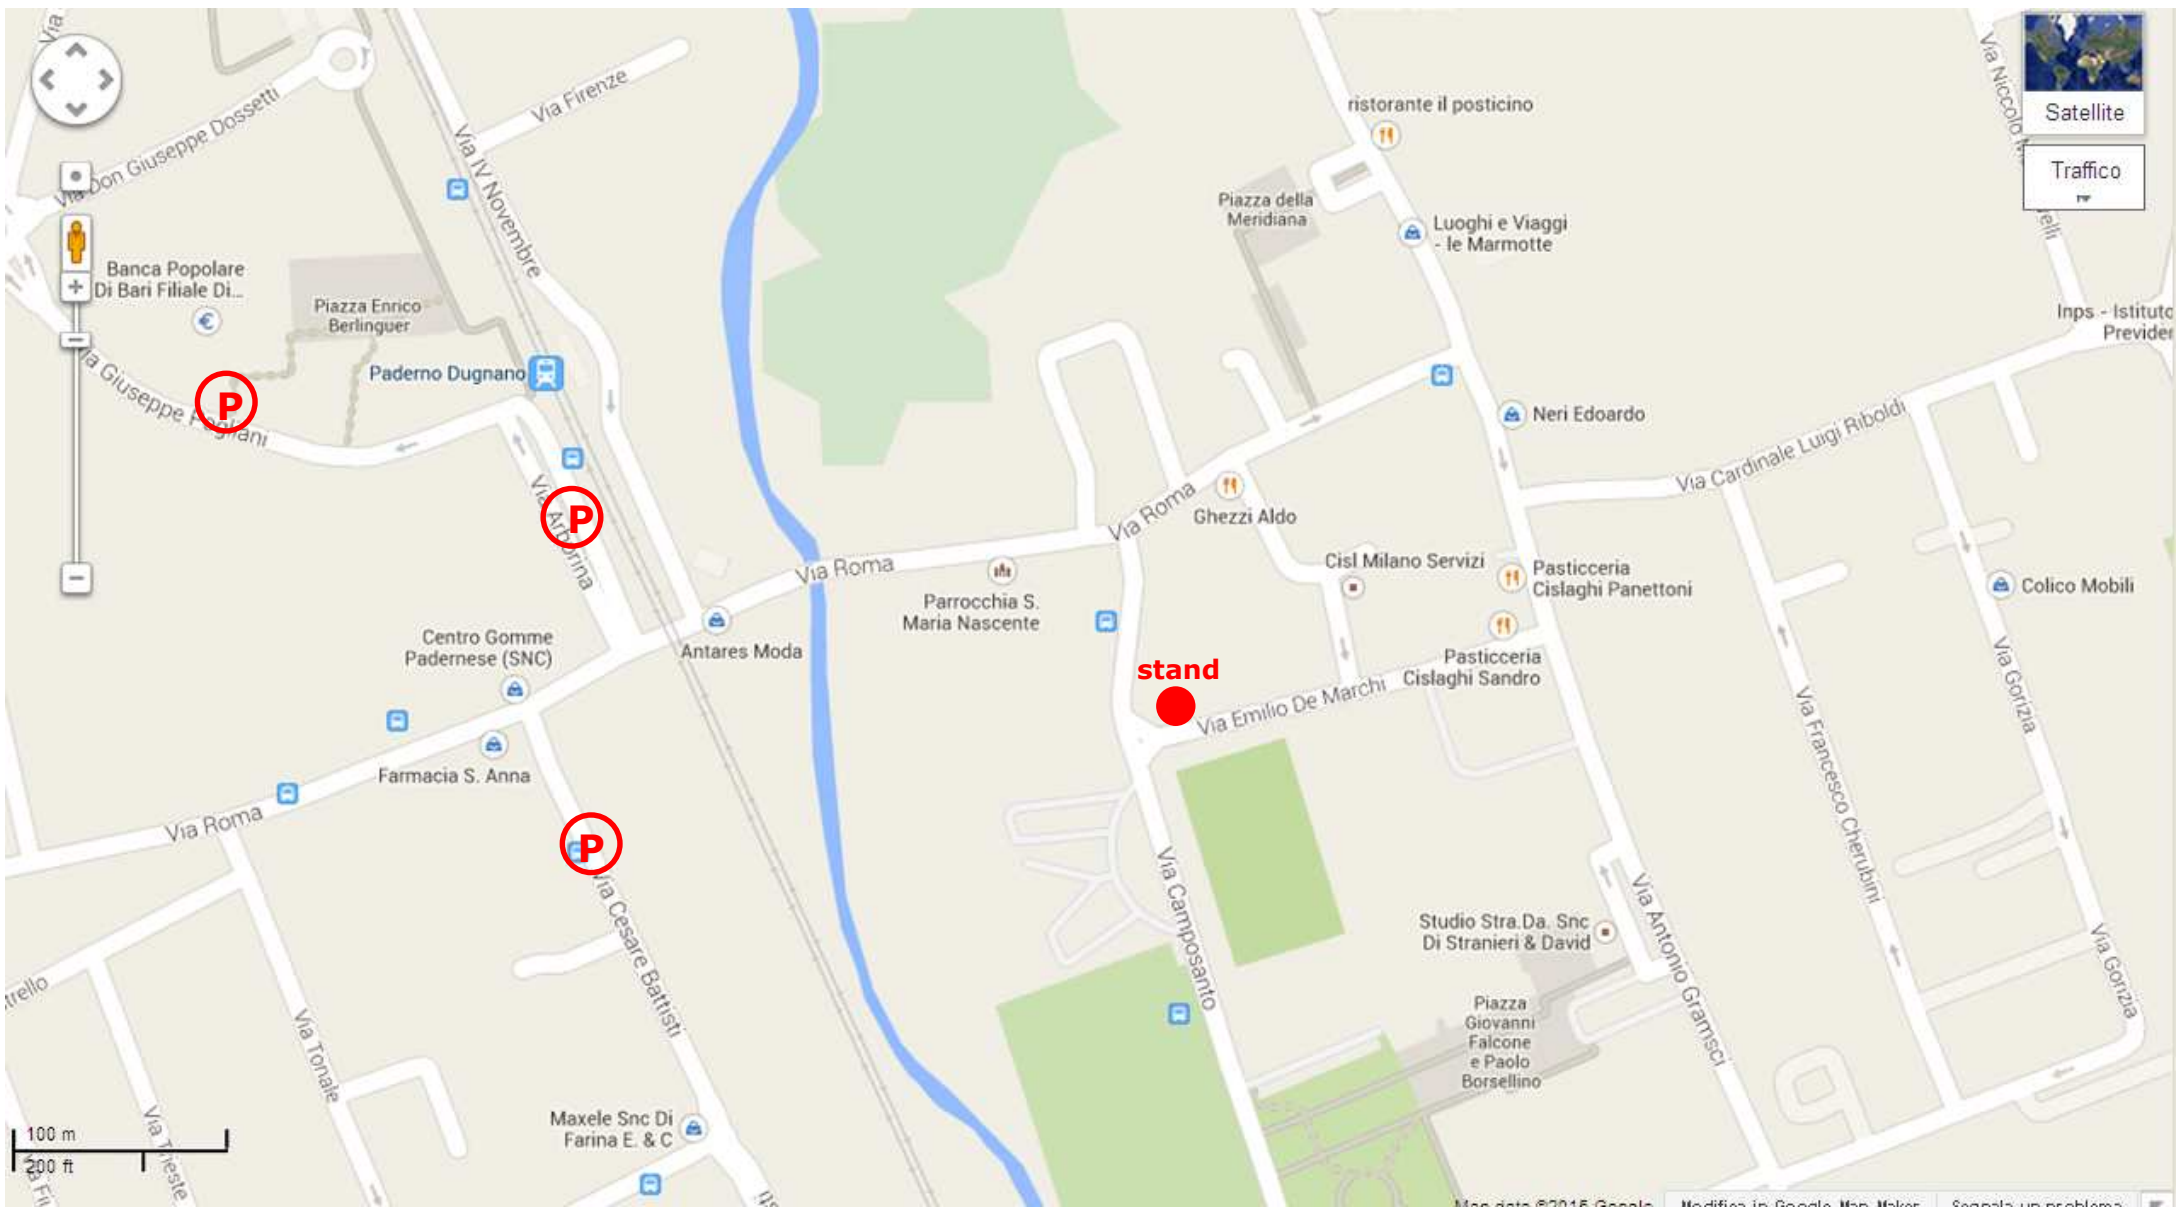

Satellite

Traffico

100 m
200 ft

Map data ©2015 Google, Imagery ©2015 Mapbox, Traffic ©2015 TomTom